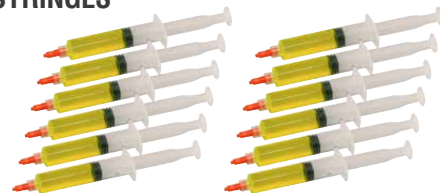

LF040CS SOLO-SHOT™ Single-Use Syringe Leak Detection Kit
Comes complete with (4) single-use syringes, prefilled with LeakFinder® universal A/C dye and SOLO-SHOT™ R-134a hose/coupler and purge fitting*
*R-1234yf systems require LF60 adapter (sold separately).

INSPECTION RANGE OF
2 METERS

LF120 SOLO-SHOT™ Single-Use UNIVERSAL A/C DYE REPLACEMENT SYRINGES

Includes:

- (12) single-use, disposable syringes, prefilled with LeakFinder® universal A/C dye

Also available: **LF060 SOLO-SHOT™ Universal A/C Dye Replacement Syringes, 6 pack**